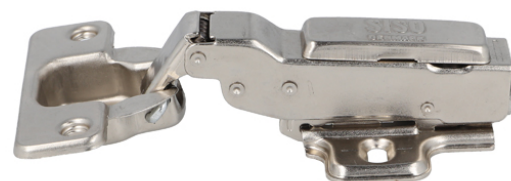

PRODUCT SHEET

Description:

Soft Closing Hinge "B", $\varnothing$ 35mm,Clip-On,H=0,Plate F/Euro Screws Half-Overlay, 100 Degree, Cup cc.:48mm,Mounting Plate F/Euro, Screws, H:0mm,W/SISO Name Plate,Hydraulic Plastic Pump

Item number:

15.03.732-6

Units	Box	Carton	HS Code	Barcode
Pcs.		100	8302100090	 5704866458108

SISO A/S

Mileparken 11
DK-2740 Skovlunde
Denmark
VAT: DK 24786013

Phone +45 45 830 900

www.siso.dk
siso@siso.dk

Danske Bank
Nytorv Branch
Copenhagen
SWIFT: DABADKKK

Account no.
4180 3112 112936
IBAN Account
DK7230003112112936