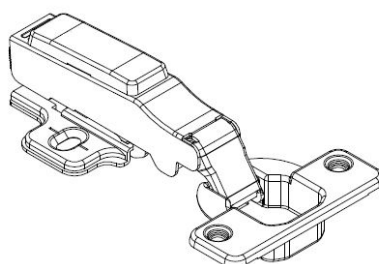

PRODUCT SHEET

Description:

Soft Closing Hinge "B", $\varnothing$ 35mm,Clip-On,H=0,Plate F/Euro Screws Half-Overlay, 100 Degree, Cup cc.:48mm,Mounting Plate F/Euro, Screws, H:0mm,W/SISO Name Plate,Hydraulic Plastic Pump

Item number:

15.03.732-6

Units	Box	Carton	HS Code	Barcode
Pcs.		100	8302100090	 5704866458108

SISO A/S

Mileparken 11
DK-2740 Skovlunde
Denmark
VAT: DK 24786013

Phone +45 45 830 900

www.siso.dk
siso@siso.dk

Danske Bank
Nytorv Branch
Copenhagen
SWIFT: DABADKKK

Account no.
4180 3112 112936
IBAN Account
DK7230003112112936