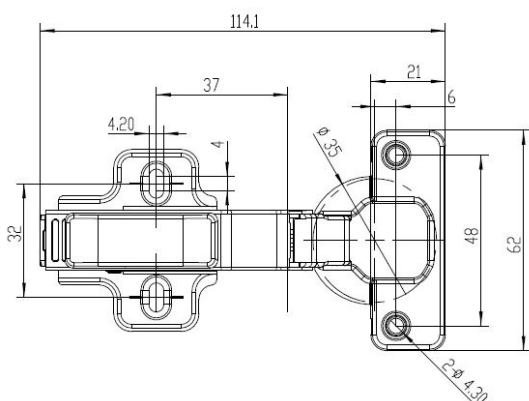

## Description:

Soft Closing Hinge "B", $\varnothing$ 35mm,Clip-On,H=0,Plate F/Euro Screws Half-Overlay, 100 Degree, Cup cc.:48mm,Mounting Plate F/Euro, Screws, H:0mm,W/SISO Name Plate,Hydraulic Plastic Pump

## Item number:

15.03.732-6

Units	Box	Carton	HS Code	Barcode
Pcs.		100	8302100090	 5704866458108