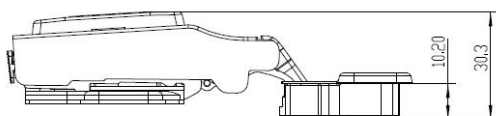

PRODUCT SHEET

Description:

Soft Closing Hinge "B", $\varnothing$ 35mm,Clip-On,H=0,Plate F/Euro Screws Half-Overlay, 100 Degree, Cup cc.:48mm,Mounting Plate F/Euro, Screws, H:0mm,W/SISO Name Plate,Hydraulic Plastic Pump

Item number:

15.03.732-6

Units	Box	Carton	HS Code	Barcode
Pcs.		100	8302100090	 5704866458108

SISO A/S

Mileparken 11
DK-2740 Skovlunde
Denmark
VAT: DK 24786013

Phone +45 45 830 900

www.siso.dk
siso@siso.dk

Danske Bank
Nytorv Branch
Copenhagen
SWIFT: DABADKKK

Account no.
4180 3112 112936
IBAN Account
DK7230003112112936